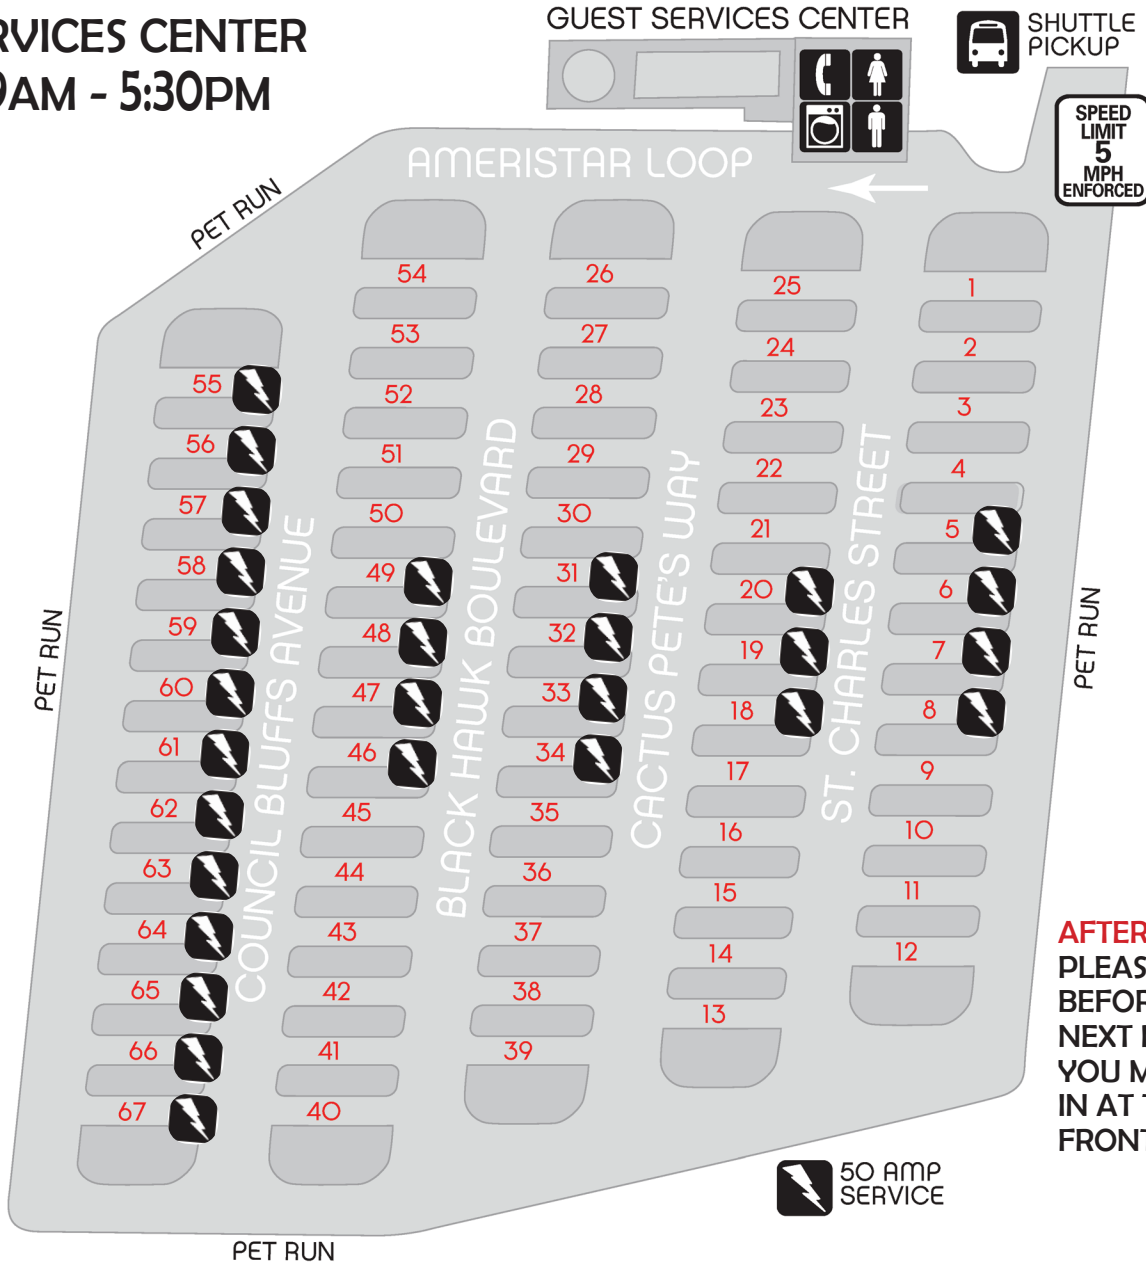

VICKSBURG RV Park

725 LUCY BRYSON ST. | VICKSBURG, MS 39180 | WARREN COUNTY

FOR SHUTTLE SERVICE OR EMERGENCY CALL 800.700.7770 | OFFICE: 601.631.0402

CHECK OUT 11AM
GUEST SERVICES CENTER
HOURS 9AM - 5:30PM

shuttle service available
 dial O and the operator
 will assist you

GUEST SERVICES CENTER

SHUTTLE PICKUP 24 Hour

AFTER HOURS:
 PLEASE PARK & PAY
 BEFORE 10:30AM THE
 NEXT MORNING OR
 YOU MAY CHECK
 IN AT THE HOTEL
 FRONT DESK.

FACILITIES:

- 67 CONCRETE PADS
- ALL PULL THRU
- FULL HOOK UPS
- 30 - 50 AMPS
- MODERN BATHROOMS with HOT SHOWERS
- FREE WI-FI
- LAUNDRY
- SWIMMING POOL DURING OFFICE HOURS
- COURTESY COFFEE IN LOBBY
- FREE SHUTTLE SERVICE TO CASINO
- CABLE TV EXTENSIONS AVAILABLE AT SITES